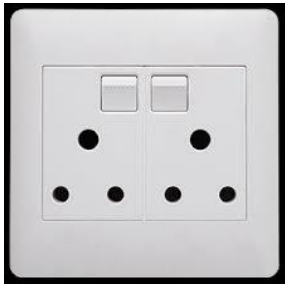

Sliding Door:

Black aluminum.

Windows:

Black aluminum.

Lights:

350mm Round LED.
Cheesecake fitting.

Curtain rails:

White Double rail.

Light Switches:

Lesco Apollo White.

Electric Sockets:

Lesco Apollo White.

Signature

Date