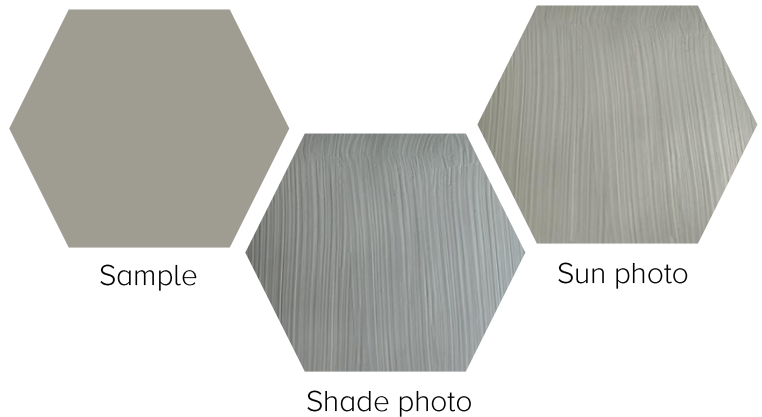

Yellow Wood Estate

Materials & Color Schemes

Warm. Natural. Organic and Elegant Palette

Start by observing nature, take a walk in a park or nature reserve and take note of the colors you see.

This color palette is inspired by the textures and colors of nature.

Exterior Paint:

Sample

Sun photo

Shade photo

Dusted Moss 1: (50YY33/065)

Is a beautiful, distinctive, and versatile Cool Neutral shade that pairs perfectly with many colors.

It's the perfect Grey Green.

Interior Paint:

Sliding Door:

Black aluminum.

Windows:

Black aluminum.

Lights:

350mm Round LED.
Cheesecake fitting.

Curtain rails:

White Double rail.