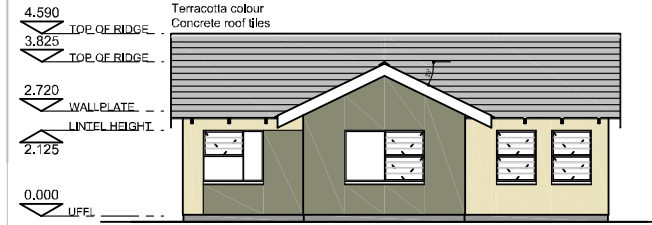

type 85

Three bedroom
Total floor area: 85m²

AREA SCHEDULE
Footprint area : 85m²
Carport: 22m²
TOTAL: 107m²

Plan

North Elevation

South Elevation

West Elevation

East Elevation