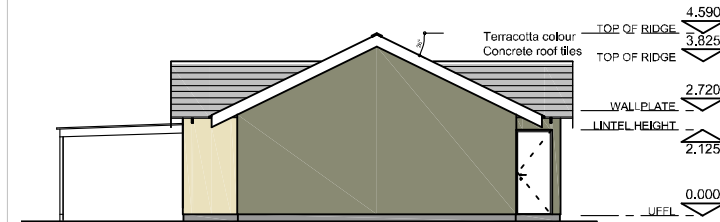

type 85

Three bedroom
Total floor area: 85m²

AREA SCHEDULE
Footprint area : 85m²
Carport: 22m²
TOTAL: 107m²

Plan

North Elevation

South Elevation

West Elevation

East Elevation