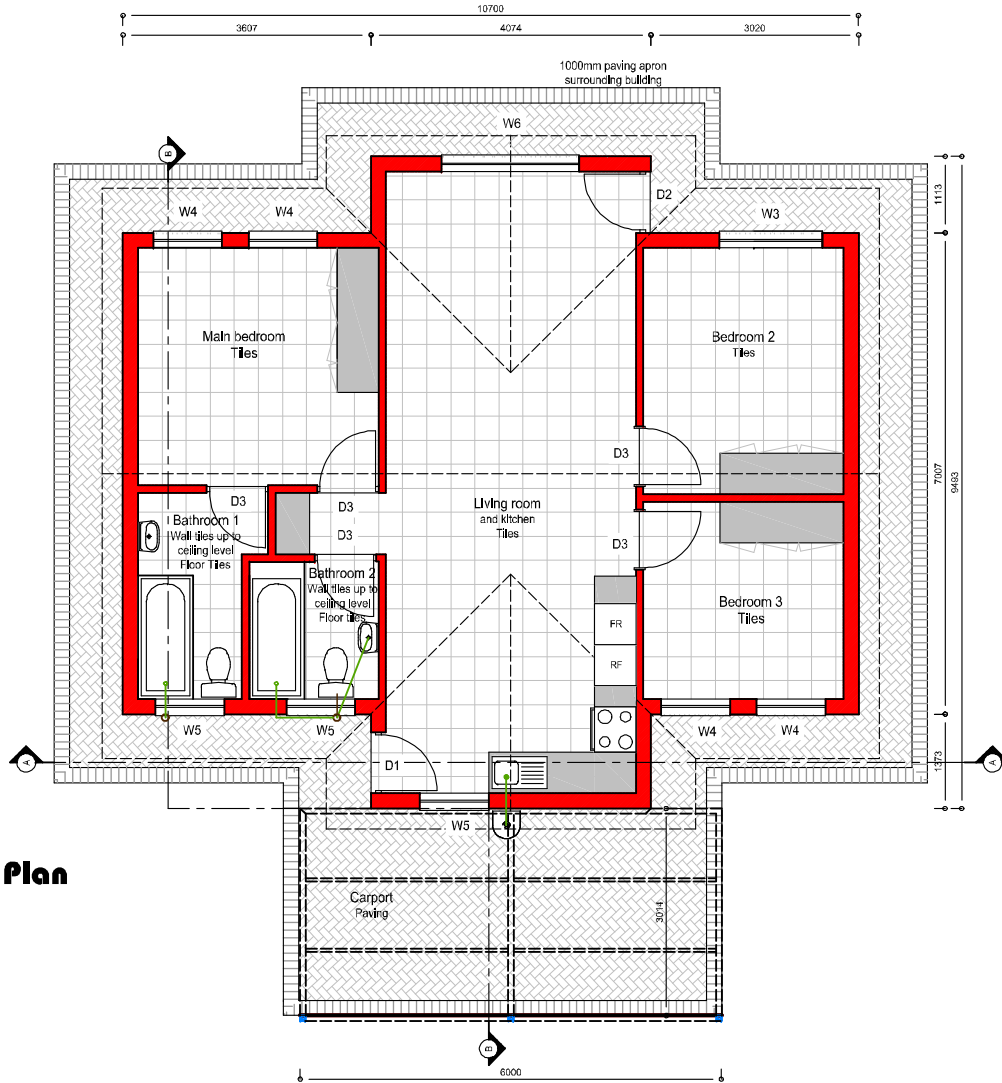

type 85

Three bedroom
Total floor area: 85m²

AREA SCHEDULE
Footprint area : 85m²
Carport: 22m²
TOTAL: 107m²

Plan

North Elevation

South Elevation

West Elevation

East Elevation

KENTHA HOUSING (PTY) LTD

DRAWING NOT TO BE SCALED