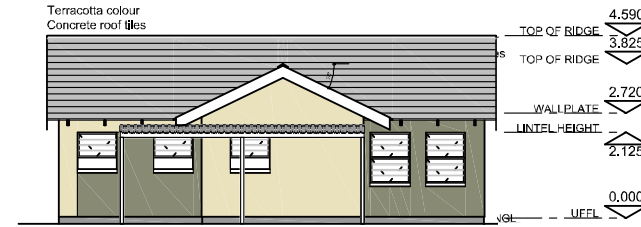

type 85

Three bedroom
Total floor area: 85m²

AREA SCHEDULE
Footprint area : 85m²
Carport: 22m²
TOTAL: 107m²

Plan

North Elevation

South Elevation

West Elevation

East Elevation