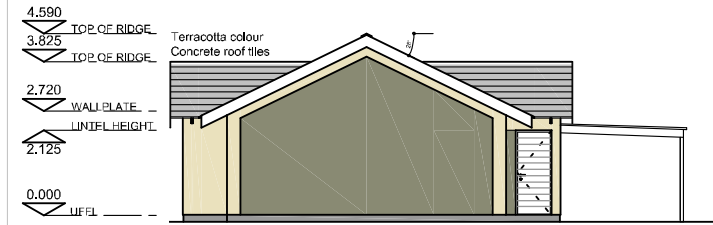

type 85

Three bedroom
Total floor area: 85m²

AREA SCHEDULE
Footprint area : 85m²
Carport: 22m²
TOTAL: 107m²

Plan

North Elevation

South Elevation

West Elevation

East Elevation